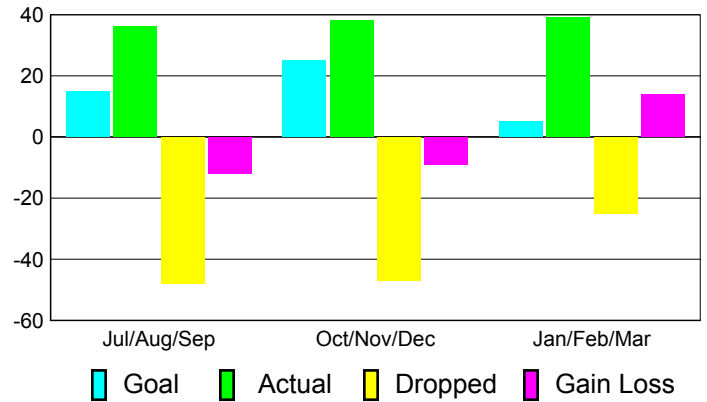

Membership Results 2010-2011

Goal, New, Dropped, Gain/Loss

Comparison of Membership Gain/Loss

Current Year Compared to the Previous Year