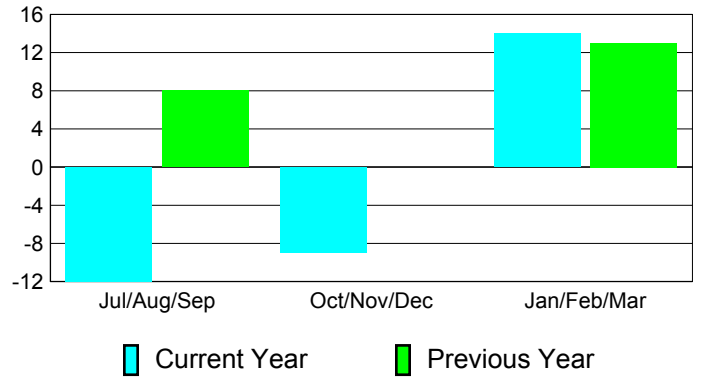

**Membership Results
2010-2011**

**Membership
2009-2010**

Month	Net Memb Goal	Actual New Memb	Actual Dropped Memb	Gain/Loss of Memb	Gain/Loss of Memb
Jul/Aug/Sep	15	36	-48	-12	8
Oct/Nov/Dec	25	38	-47	-9	0
Jan/Feb/Mar	5	39	-25	14	13
Totals	45	113	-120	-7	21

Membership Results 2010-2011

Goal, New, Dropped, Gain/Loss

Comparison of Membership Gain/Loss

Current Year Compared to the Previous Year

Gender Comparison 2010-2011

Jul/Aug/Sep

Oct/Nov/Dec

Jan/Feb/Mar